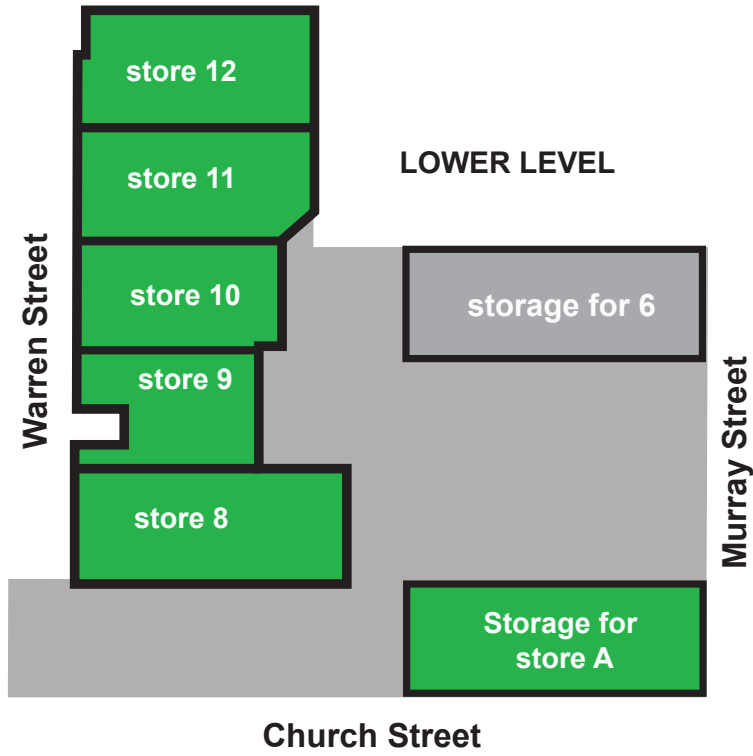

tribeca SPACE [RETAIL]

Church Street

Store A.....	2000 Sq Ft
Store C.....	400 Sq Ft
Store E.....	500 Sq Ft

Warren Street

Store 1.....	1700 Sq Ft
Store 2.....	713 Sq Ft
Store 3.....	750 Sq Ft
Store 4.....	800 Sq Ft
Store 5.....	1500 Sq Ft

Murray Street

Store 6.....	760 Sq Ft
Store 7.....	RENTED

**Warren Street
(Lower Level)**

Store 8.....	1700 Sq Ft
Store 9.....	1125 Sq Ft
Store 10.....	1300 Sq Ft
Store 11.....	1450 Sq Ft
Store 12.....	1475 Sq Ft