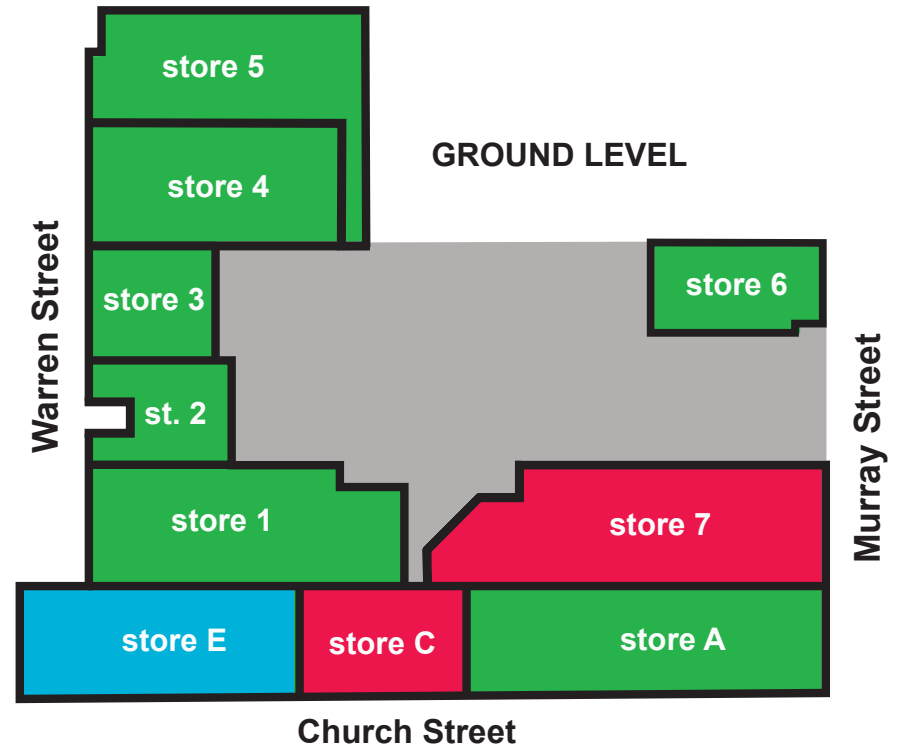

tribeca SPACE [RETAIL]

Church Street

Store A.....	2000 Sq Ft
Store C.....	400 Sq Ft
Store E.....	500 Sq Ft

Warren Street

Store 1.....	1700 Sq Ft
Store 2.....	713 Sq Ft
Store 3.....	750 Sq Ft
Store 4.....	800 Sq Ft
Store 5.....	1500 Sq Ft

Murray Street

Store 6.....	760 Sq Ft
Store 7.....	RENTED

**Warren Street
(Lower Level)**

Store 8.....	1700 Sq Ft
Store 9.....	1125 Sq Ft
Store 10.....	1300 Sq Ft
Store 11.....	1450 Sq Ft
Store 12.....	1475 Sq Ft